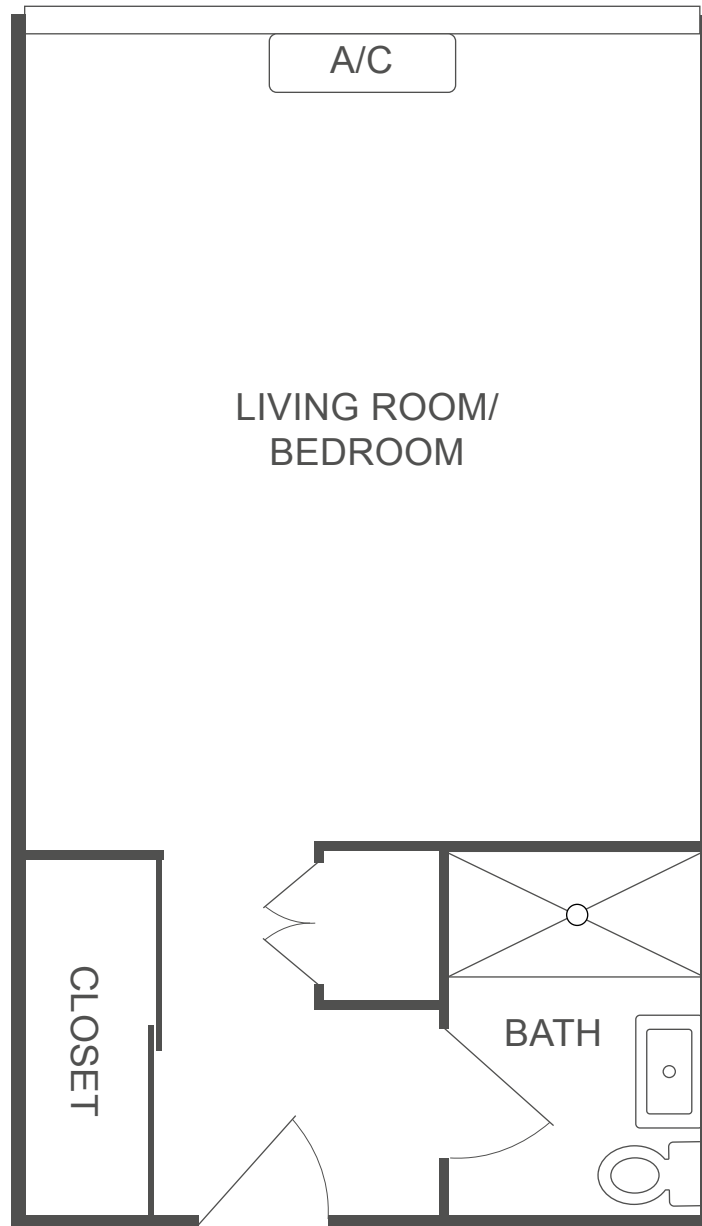

SAN GABRIEL
300 sq ft

8417 Mission Dr, Rosemead, CA 91770
www.californiamissioninn.com

(626) 602-8832

Dimensions are approximate. Floor plans may vary.